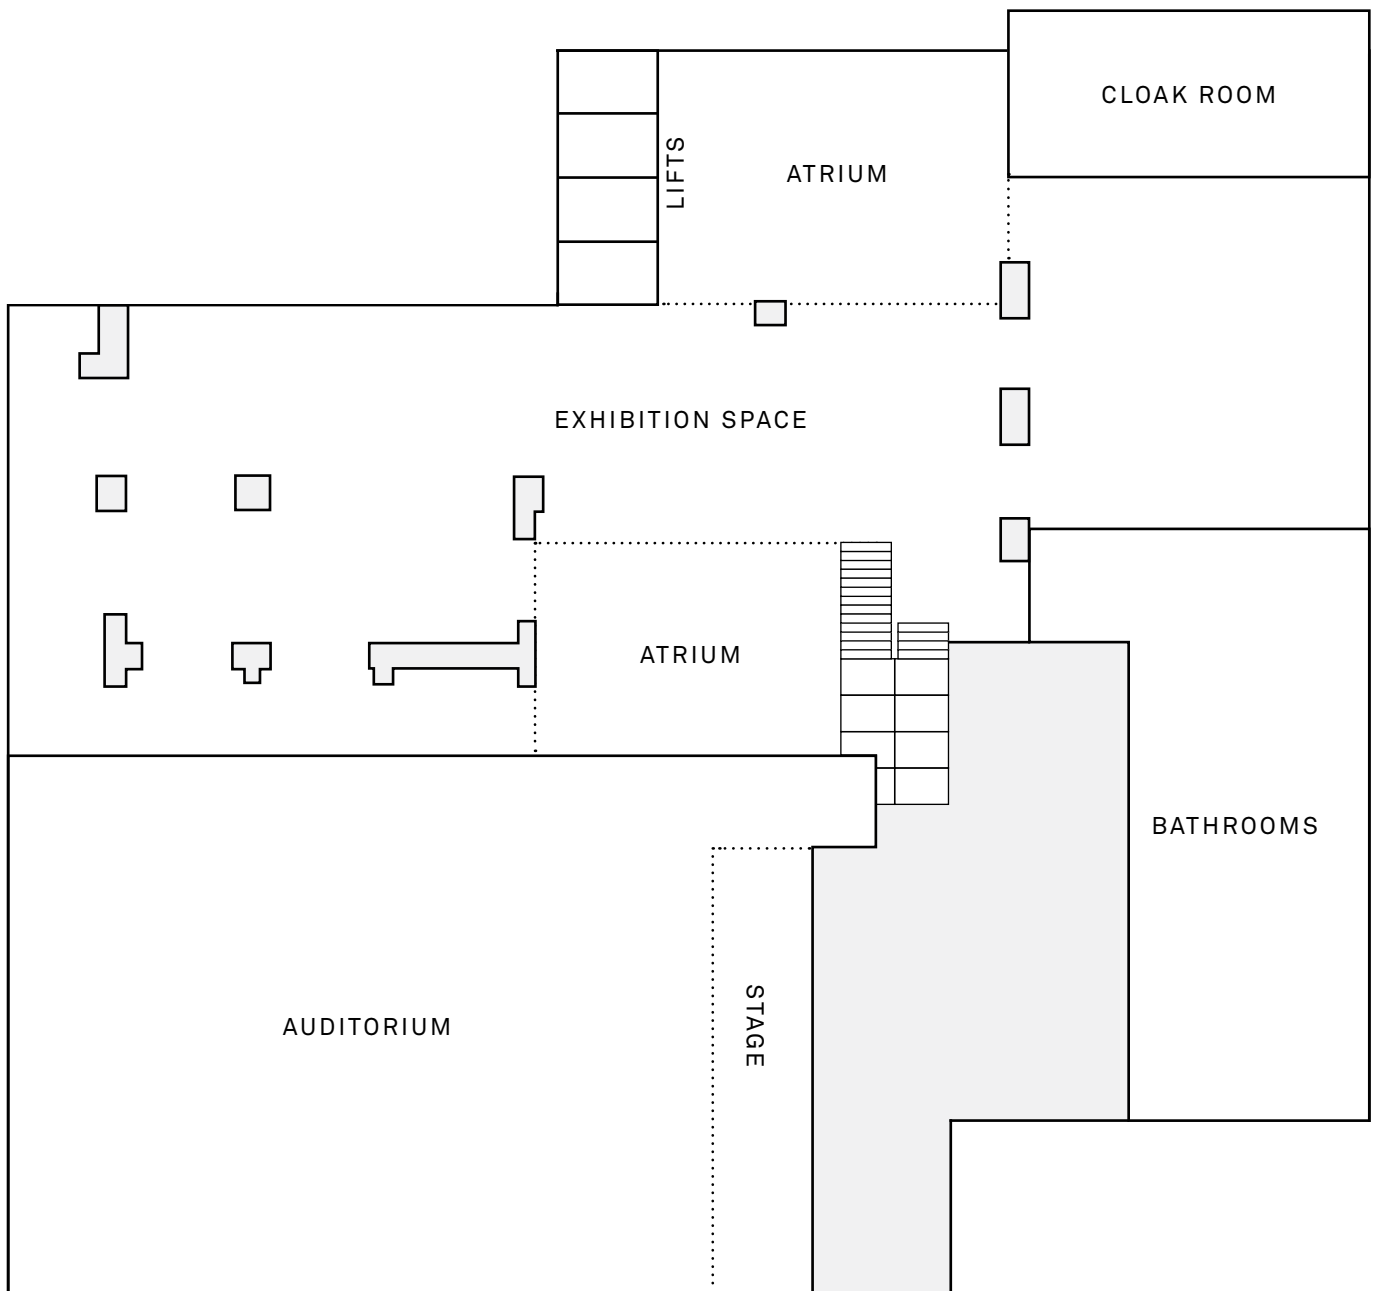

* furniture hire surcharge may apply

30 Euston Square
London NW1 2FB

020 8453 4610
30eustonsquare@searcys.co.uk
30eustonsquare.co.uk

30 Euston Square

CAPACITY CHART

ROOM NAME	ROOM SIZE	BANQUET	CABARET	RECEPTION	THEATRE	CLASS ROOM*	BOARD ROOM	U-SHAPE	EXHIBIT
FIRST FLOOR									
PRINCES GATE	7.0 x 11.0	40	32	50	50	-	24	22	-
IRELAND	7.0 x 7.0	-	-	-	-	-	16	13	-
BERESFORD PITE	7.0 x 4.0	-	-	-	-	-	8	7	-
ENGLAND	7.0 x 4.5	-	-	-	-	-	10	8	-
WALES	7.0 x 5.5	-	-	-	-	-	14	11	-
SCOTLAND	7.0 x 6.5	-	-	-	-	-	16	13	-
1ST FLOOR BRIDGE	12.8 x 4.5	-	-	25	-	-	-	-	3 booths
FIFTH FLOOR ROOFTOP									
STATE ROOMS		216	-	230	200	-	-	-	-
EUSTON	8.3 x 26.8	160	120	210	150	54	90	70	10 booths
STEPHENSON	9.0 x 15.0	60	48	120	90	36	40	40	5 booths
TERRACE	4.0 x 23.0	-	-	70	-	-	-	-	-

* furniture hire surcharge may apply

30 Euston Square
London NW1 2FB

020 8453 4610
30eustonsquare@searcys.co.uk
30eustonsquare.co.uk

30 | Euston
Square

FLOOR PLAN
Lower Ground

30 Euston Square
London NW1 2FB

020 8453 4610
30eustonsquare@searcys.co.uk
30eustonsquare.co.uk

30 | Euston
Square

FLOOR PLAN
Ground Floor

30 Euston Square
London NW1 2FB

020 8453 4610
30eustonsquare@searcys.co.uk
30eustonsquare.co.uk

30 | Euston
Square

FLOOR PLAN
First Floor

30 Euston Square
London NW1 2FB

020 8453 4610
30eustonsquare@searcys.co.uk
30eustonsquare.co.uk

30 | Euston Square

FLOOR PLAN

Fifth Floor | Rooftop