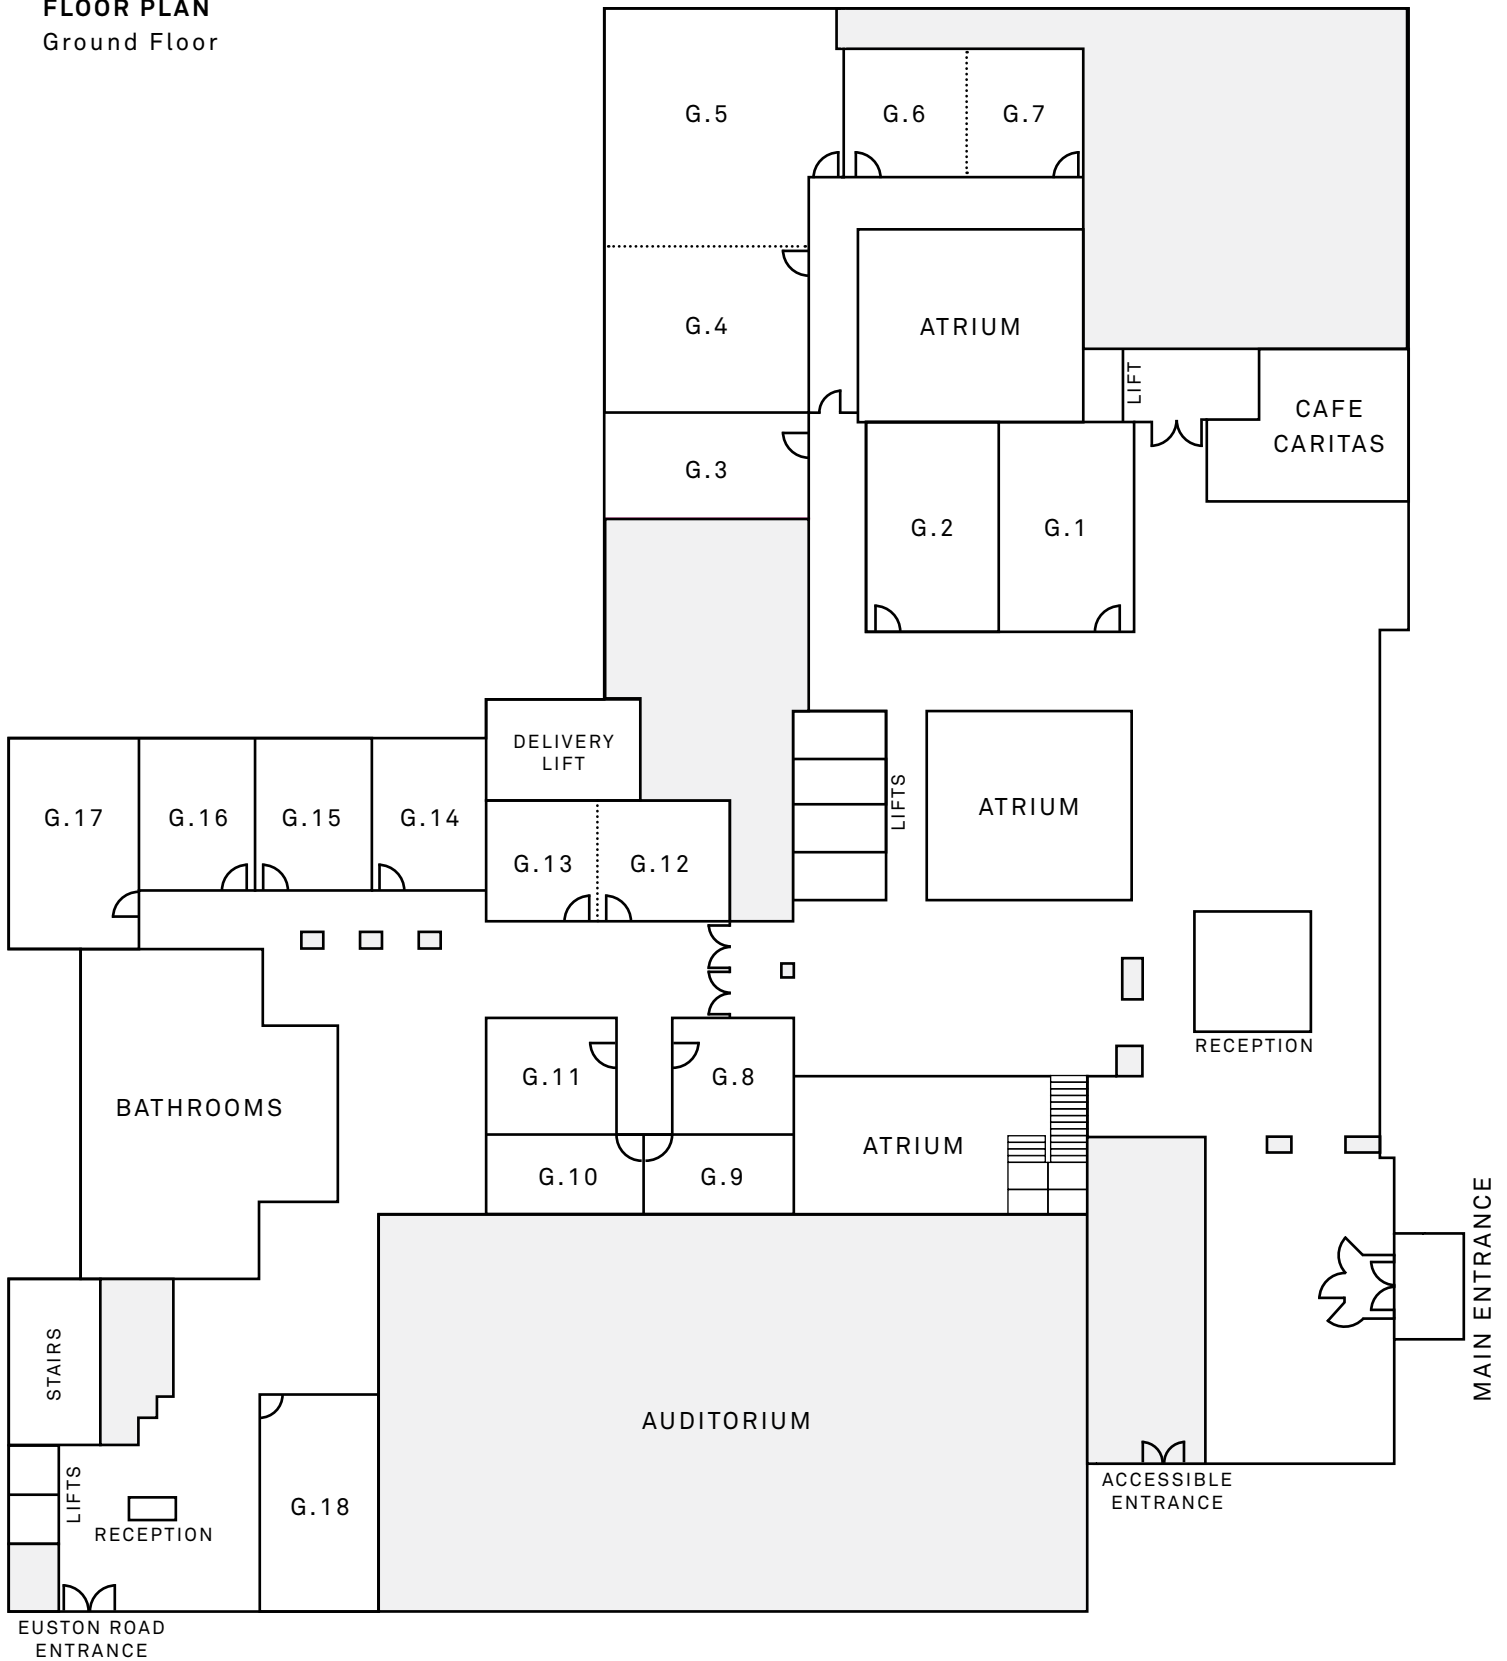

30 Euston Square
London NW1 2FB

020 8453 4610
30eustonsquare@searcys.co.uk
30eustonsquare.co.uk

30 | Euston
Square

FLOOR PLAN
Ground Floor