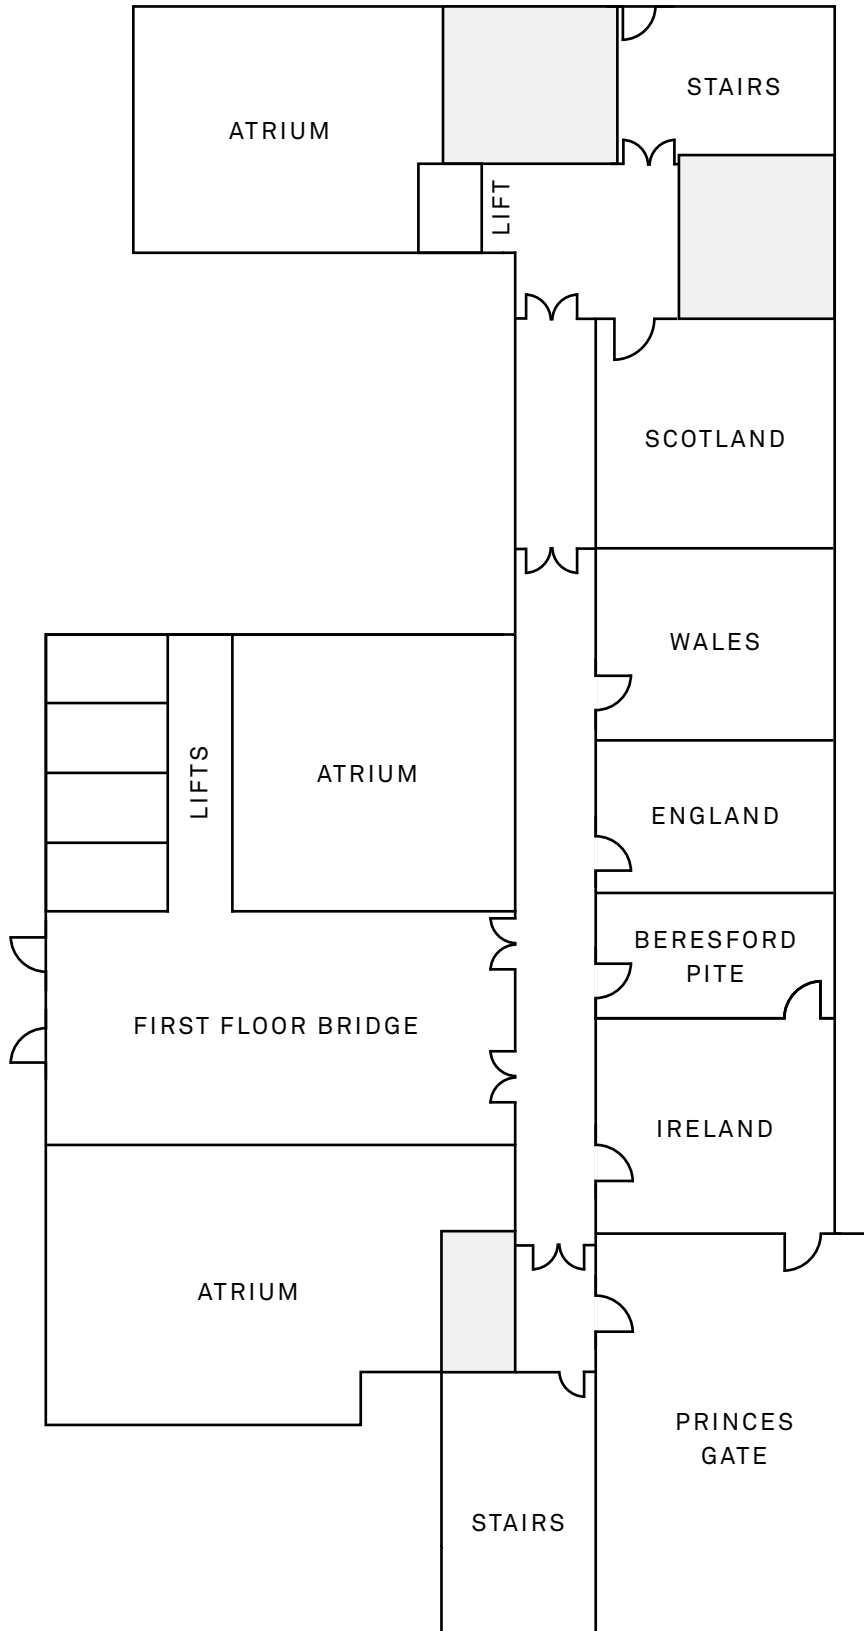

30 Euston Square
London NW1 2FB

020 8453 4610
30eustonsquare@searcys.co.uk
30eustonsquare.co.uk

30 | Euston
Square

CAPACITY CHART

ROOM NAME	ROOM SIZE	BANQUET	CABARET	RECEPTION	THEATRE	CLASS ROOM*	BOARD ROOM	U-SHAPE	EXHIBIT
LOWER GROUND									
AUDITORIUM	21.5 x 14.5	-	-	-	290	-	-	-	-
EXHIBITION SPACE	360SQM	80	-	300	-	-	-	-	15 booths
GROUND FLOOR									
G.1	5.0 x 8.0	-	25	40	40	20	20	20	-
G.2	5.0 x 8.0	-	25	40	40	20	20	20	-
G.3	7.0 x 4.3	-	-	-	-	-	13	-	-
G.4	7.0 x 6.5	20	16	30	22	12	16	10	-
G.5	8.5 x 8.5	30	24	50	40	16	22	22	-
G.4 + 5	15.1 x 8.4	60	48	90	80	36	40	40	-
G.6	4.8 x 4.8	-	-	16	16	8	8	-	-
G.7	4.8 x 4.8	-	-	16	16	8	8	-	-
G.6 + 7	4.8 x 9.1	-	-	32	32	16	14	-	-
G.8	4.0 x 4.5	-	-	-	-	-	8	-	-
G.9	5.5 x 3.0	-	-	-	-	-	6	-	-
G.10	5.5 x 3.0	-	-	-	-	-	6	-	-
G.11	4.3 x 4.5	-	-	-	-	-	8	-	-
G.12	5.0 x 4.5	-	-	20	20	8	8	-	-
G.13	4.3 x 4.5	-	-	20	20	8	8	-	-
G.12 + 13	4.5 x 9.3	-	20	40	40	16	18	-	-
G.14	4.5 x 5.5	-	-	-	-	-	12	-	-
G.15	4.5 x 5.5	-	-	-	-	-	12	-	-
G.16	4.5 x 5.5	-	-	-	-	-	12	-	-
G.17	4.8 x 7.0	-	20	30	30	16	16	14	-
G.18	4.8 x 7.5	-	20	30	30	16	16	14	-

020 8453 4610
30eustonsquare@searcys.co.uk
30eustonsquare.co.uk

30 | Euston
Square

FLOOR PLAN
Ground Floor

30 Euston Square
London NW1 2FB

020 8453 4610
30eustonsquare@searcys.co.uk
30eustonsquare.co.uk

30 | Euston
Square

FLOOR PLAN
First Floor

30 Euston Square
London NW1 2FB

020 8453 4610
30eustonsquare@searcys.co.uk
30eustonsquare.co.uk

30 | Euston Square

FLOOR PLAN

Fifth Floor | Rooftop